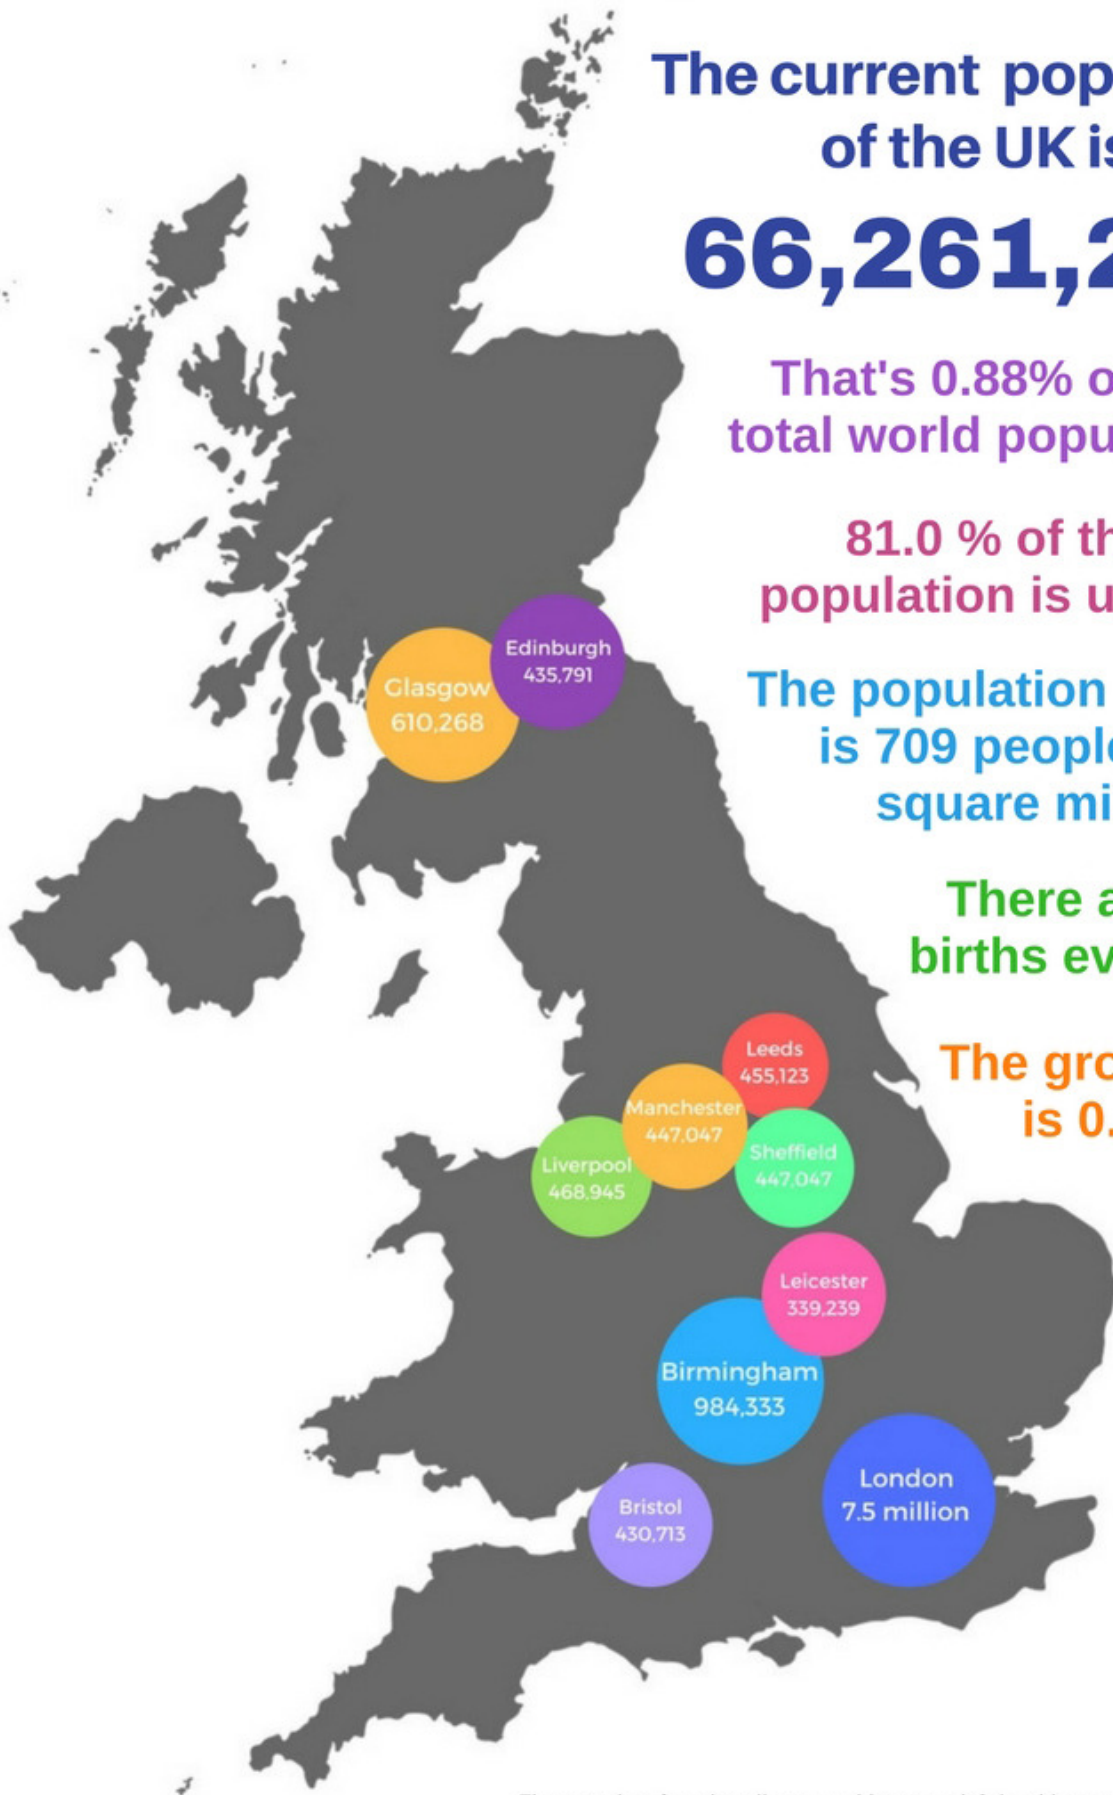

UK POPULATION

The current population of the UK is

66,261,275

That's 0.88% of the total world population.

81.0 % of the population is urban.

The population density is 709 people per square mile.

There are 447 births every day.

The growth rate is 0.60%.

Figures taken from <http://www.worldometers.info/world-population/uk-population/>