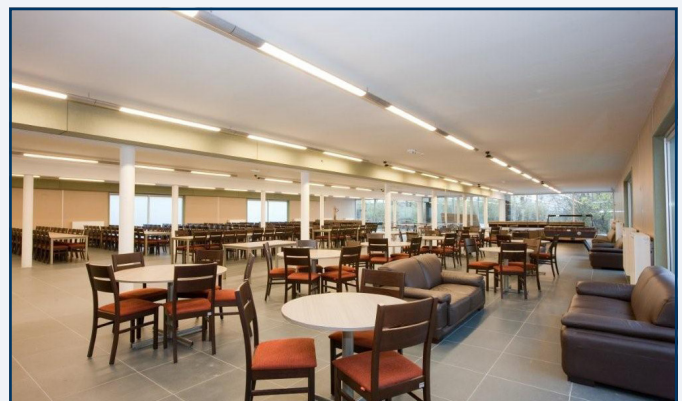

Staff Rooms

- Twin-bedded rooms
- En-suite with a shower and W.C.
- TV