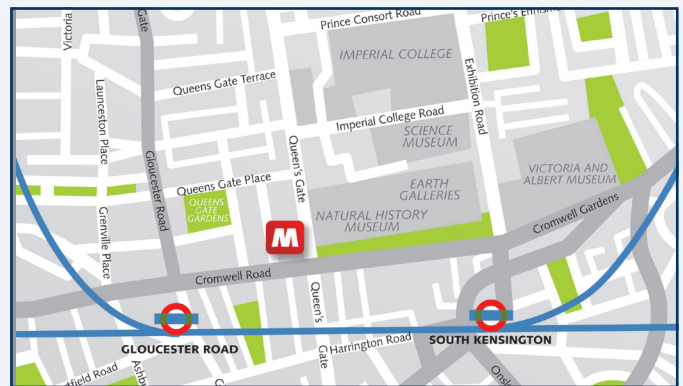

Previously known as Baden-Powell House, this establishment was the birthplace of the scout movement. This 4 star classified hostel refurbished in 2011 is located in the historical heart of London in the direct vicinity of the major museums and Hyde Park.

Location

Situated in South Kensington, on the corner of Queen's Gate and Cromwell Road, the hostel is directly opposite the Natural History Museum. The nearest tube stations are Gloucester Rd and South Kensington (District, Circle and Piccadilly lines).