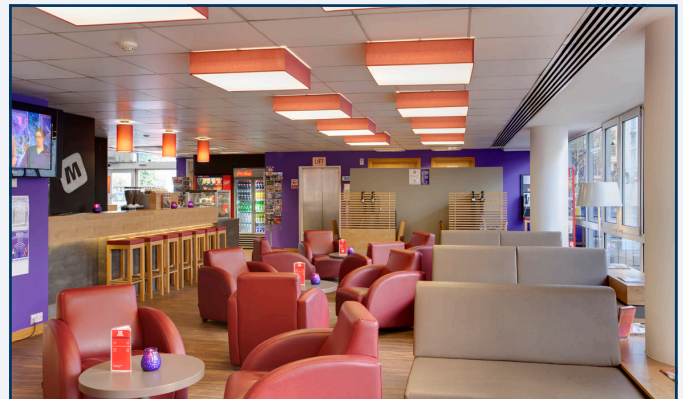

Student Rooms

- 4-6 bedded rooms & 10-12 bedded rooms (Bunk beds)
- En-suite facilities
- Air conditioning
- TV
- Towels and bedding are provided
- Non-smoking room