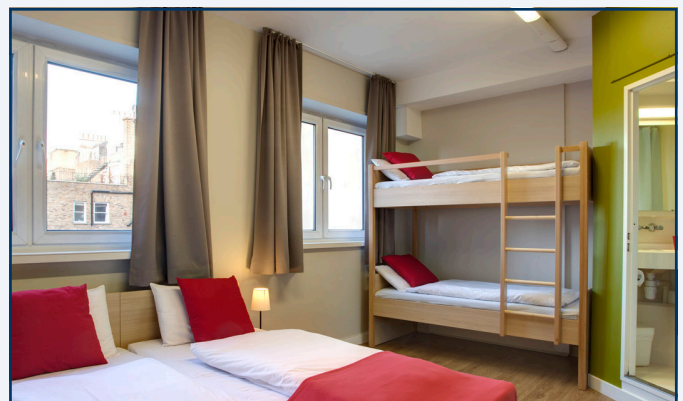

London, UK

65-67 Queen's Gate
London, SW7 5JS

Overview

Each and every MEININGER property combines the service and comfort of a hotel with the carefree and open-minded style of a hostel. So if you're wanting accommodation in a central location with high quality facilities at affordable prices, then look no further.

Facilities & Bedrooms

Accommodation Facilities

- 24-hour reception
- Large lobby
- Coffee bar
- Dining room
- Large terrace
- Conference /meeting facilities (subject to fees)
- WiFi access in public areas(subject to fees)
- Luggage room
- Individual locker
- Vending machine
- Lift
- Laundry facilities (subject to fees)
- Coach parking is available in Earl's Court
- Disabled facilities: specially adapted rooms for disabled guests can be found on the third and fourth floors of the centre.

Student Rooms

- 4-6 bedded rooms & 10-12 bedded rooms (Bunk beds)
- En-suite facilities
- Air conditioning
- TV
- Towels and bedding are provided
- Non-smoking room

MEININGER Hotel London Hyde Park

London, UK