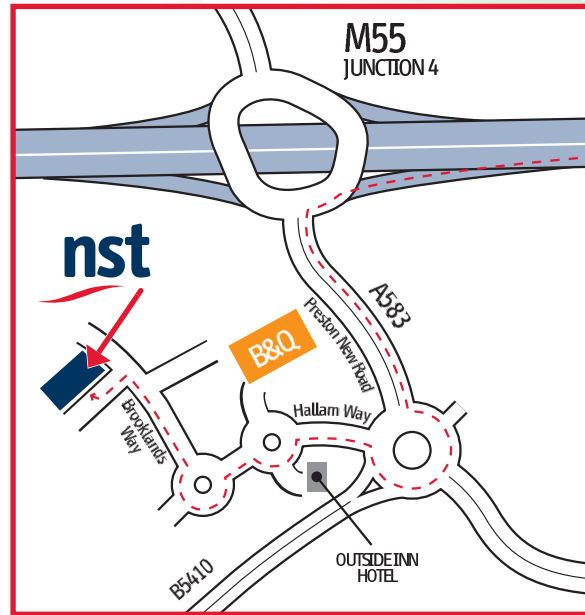

Directions To...

NST TRAVEL GROUP LIMITED

Discovery House
 Brooklands Way
 Whitehills Business Park
 Blackpool FY4 5LW
 Tel: 01253 833833
 Fax: 01253 833844

Road

Directions From M6 Junction 32

- Leave the M6 at junction 32 (signposted Blackpool), then join the M55 motorway. Continue forward onto the M55 (signposted M55 Blackpool, Fleetwood).
- Leave the M55 at junction 4 (signposted Blackpool, North Shore), then at roundabout take the 1st exit onto Preston New Road - A583 (signposted Kirkham).
- At the roundabout take the 3rd exit onto Hallam Way (signposted Whitehills Park).
- At the roundabout go straight across (2nd exit), you will see B&Q on the right and a hotel on the left.
- At the next roundabout turn right (2nd exit onto Brooklands Way) NST is the large office building ahead on the left hand side.

Information is available by contacting
 National Rail Enquiries on 08457 484950.

Station	Postcode	Distance
Blackpool North	FY1 2AB	4.6 miles
Blackpool South	FY4 1PF	3.6 miles
Squires Gate	FY4 1PJ	3.1 miles